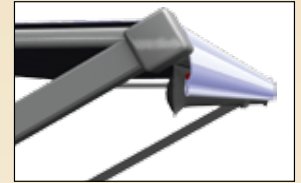

Jaws clips are designed for one-handed installation to grip onto any grommet-less covering material ranging from visquene to canvas. Various covering materials will tear at different load levels. Pulling force performance tests have proven that most materials fail (tear out) before our clip fails.

**Spring Loaded Hook Clip**

ClimaCover™ Hook Clips are designed to attach to any kind of covering that has grommets. All of ClimaCover's Clips are injection molded from our proprietary, high-strength, plastic compound and are dead weight load tested and engineered to ensure maximum holding power.

While these clips may be used with many different materials they are an integral part of the total ClimaCover Protective Systems. ClimaCover has a complete system for protecting valuable property.

HOOK Clip shown here attaching ClimaCover Tarp Anchor and ClimaCover Grommeted Tarp.

RV AWNING Clip shown here attaching ClimaCover Awning Anchor to Standard RV Awning.

Channel Fit  
**RV Awning Clip**

**RV AWNING Clip:**  
Used here to attach Anchor to Channel on underside of Awning Channel main strut.