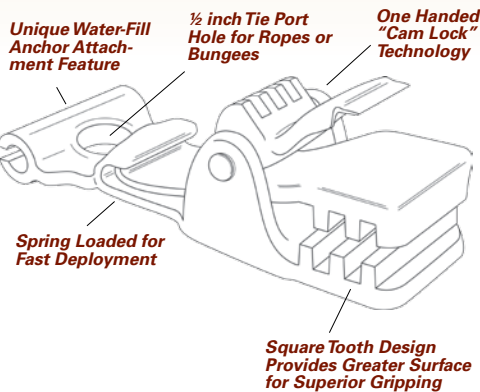

Universal *Made of High Strength Plastic Compounds*  
**JAWS CLIP™**

With  
**Patent Pending  
Cam-Lock**

Patent Pending Square-Tooth design for  
**3X the GRIPPING Power**

**Universal JAWS Clip**

ClimaCover's patent pending JAWS clip features Cam-Lock Clamping and a unique, square tooth pattern that delivers 3X the holding power of other clips. Injection molded from our own high strength plastic compound and dead load tested.

Jaws clips are designed for one-handed installation to grip onto any grommet-less covering material ranging from visquene to canvas. Various covering materials will tear at different load levels. Pulling force performance tests have proven that most materials fail (tear out) before our clip fails.

Clips are injection-molded from "super-strength" formulated plastics and dead-load weight tested to ensure maximum gripping and holding. You can use the JAWS Clip™ with any tarp, visqueen, Canvas or flexible material. Typical tarp material will fail before the JAWS Clip will let go.

**RV Awning Clip**

ClimaCover™ Awning Clips are designed to slide into the underside channel of Awnings. Most awnings for home protection and shade and virtually all RV Awnings feature such a channel. These clips slide to any position within the channel. Added weight may be attached to provide extra protection during high wind conditions. The hole in the center of the Awning Clip allow users to attach shade and insect protection drapes or hang lights for evening enjoyment.