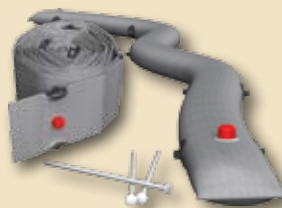

Jaws clips are designed for one-handed installation to grip onto any grommet-less covering material ranging from visquene to canvas. Various covering materials will tear at different load levels. Pulling force performance tests have proven that most materials fail (tear out) before our clip fails.

**RV Awning Clip**

ClimaCover™ Awning Clips are designed to slide into the underside channel of Awnings. Most awnings for home protection and shade and virtually all RV Awnings feature such a channel. These clips slide to any position within the channel. Added weight may be attached to provide extra protection during high wind conditions. The hole in the center of the Awning Clip allow users to attach shade and insect protection drapes or hang lights for evening enjoyment.

**The ClimaCover RV Awning Clip Features:**

- A flange formed to slide into any awning channel
- An open track to feed over kedered edges of coverings
- High-strength plastic compound for high performance
- Quality assured manufacturing and Customer Warranty

**A revolutionary new system  
changing the way people think about Erosion Control,  
Water Diversion, Weather Protection & HazMat Control.**

Made in the  
**USA**

Water-Fill - Hanging Tarp and Awning Anchor