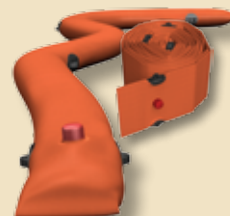

Jaws clips are designed for one-handed installation to grip onto any grommet-less covering material ranging from visquene to canvas. Various covering materials will tear at different load levels. Pulling force performance tests have proven that most materials fail (tear out) before our clip fails.

**RV Awning Clip**

ClimaCover™ Awning Clips are designed to slide into the underside channel of Awnings. Most awnings for home protection and shade and virtually all RV Awnings feature such a channel. These clips slide to any position within the channel. Added weight may be attached to provide extra protection during high wind conditions. The hole in the center of the Awning Clip allow users to attach shade and insect protection drapes or hang lights for evening enjoyment.

**A revolutionary new system  
changing the way people think about Erosion Control,  
Water Diversion, Weather Protection & HazMat Control.**

Made in the  
**USA**

Water-Fill - Hanging Tarp and Awning Anchor

Water-Fill Ground Bladder Standard Gray

Heavy-Duty ClimaTarp

Water-Fill Ground Bladder Interstate Orange

ClimaCover Clips  
Hook Clip  
Universal JAWS Clip  
Sliding Awning Clip