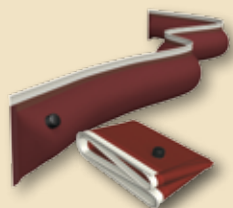

Water-Fill - Hanging Tarp and Awning Anchor