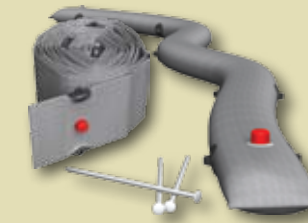

Water-Fill Ground Bladder Standard Gray