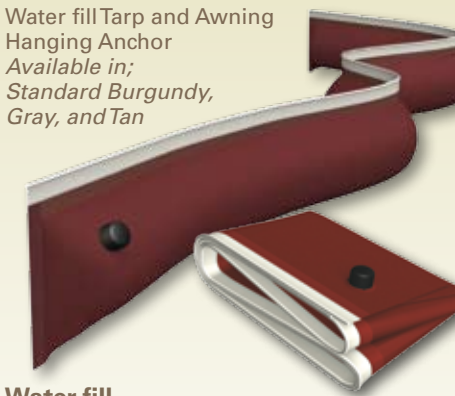

Choose from standard gray or interstate orange which offers high visibility for increased safety. Secure erosion control coverings in far less time than the traditional sand bag method and without the risk of carrying heavy sand bags on slippery slopes.

HazMat Spoil Pile Cover

Water Diversion while Flushing Water-Line

Water fill Tarp and Awning Hanging Anchor
Available in; Standard Burgundy, Gray, and Tan

Water-fill Tarp & Awning Hanging Anchors

This Anchor version is used for most applications (see applications listed at left). It is available in 6, 8, 10 and 12 foot lengths. It features a durable nylon corded (keetered) edge for ready use as an awning anchor. It also accepts a variety of connecting clips for easy attachment to most standard tarps. Anchors are attractively packaged with eye-catching graphics and motivating message.