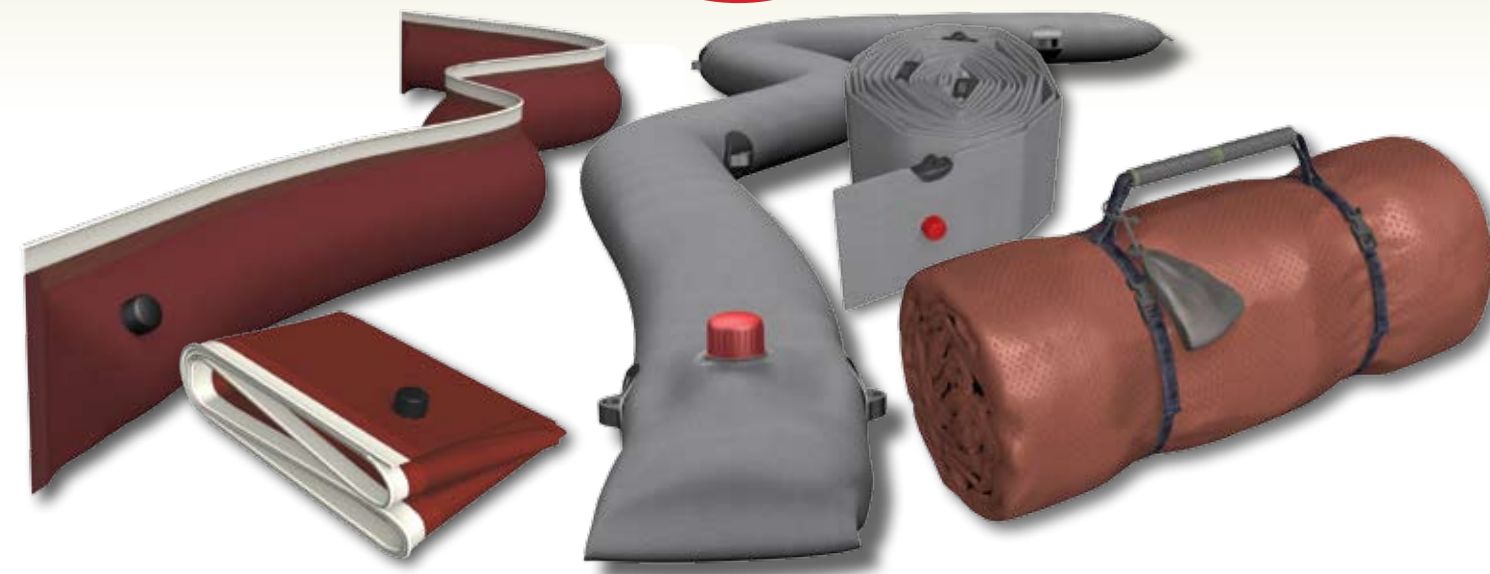

**A revolutionary new system
changing the way people think about Erosion Control,
Water Diversion, Weather Protection & HazMat Control.**

Info@climacover.com
44128 Nisqually Ridge Drive East
Eatonville WA 98328-9218
888-848-3827