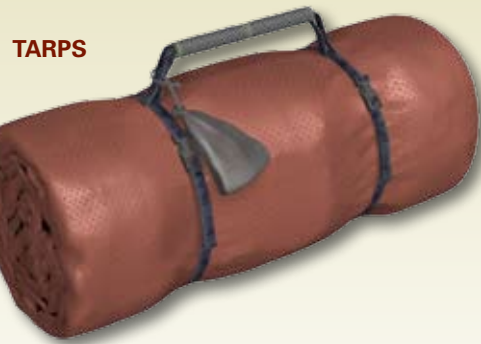

TARPS

All Weather - ClimaTarp

The ClimaCover Tarp is built to last. Unlike other disposable tarps it appeals to those who have ongoing or periodical need for a durable, reusable tarp. We make our ClimaTarps from 10-ounce reinforced poly fabric that is UV coated for long life. Tarps are offered in burgundy, tan and gray as standard and may be custom color ordered with minimum limitations. Camouflage and interstate orange are available for custom orders.

The standard production sizes are 10 feet by 13 feet, 16' by 20' and 20' by 30'. Each size sets up in a multitude of configurations for different uses.

Heat welded edges, heavy-duty welt chord with nylon grommets spaced every 12 inches.

ClimaTarp -

Box packaged for vertical or horizontal shelf display showing Tarp Harness and Clip Bag.

**ClimaCover Products
Features and Applications at a Glance.**

Safty Orange Ground Bladder Used for Water Control

Weather Proof Pool Cover Secured with Water-Fill Hanging Anchors

Hillside Covering for Erosion Protection

Hanging Anchors Fill with Garden Hose

Hook Clips Attach Hanging Anchor to ClimaTarp Grommet

Protection for Feed-Stock Fire Wood or Equipment